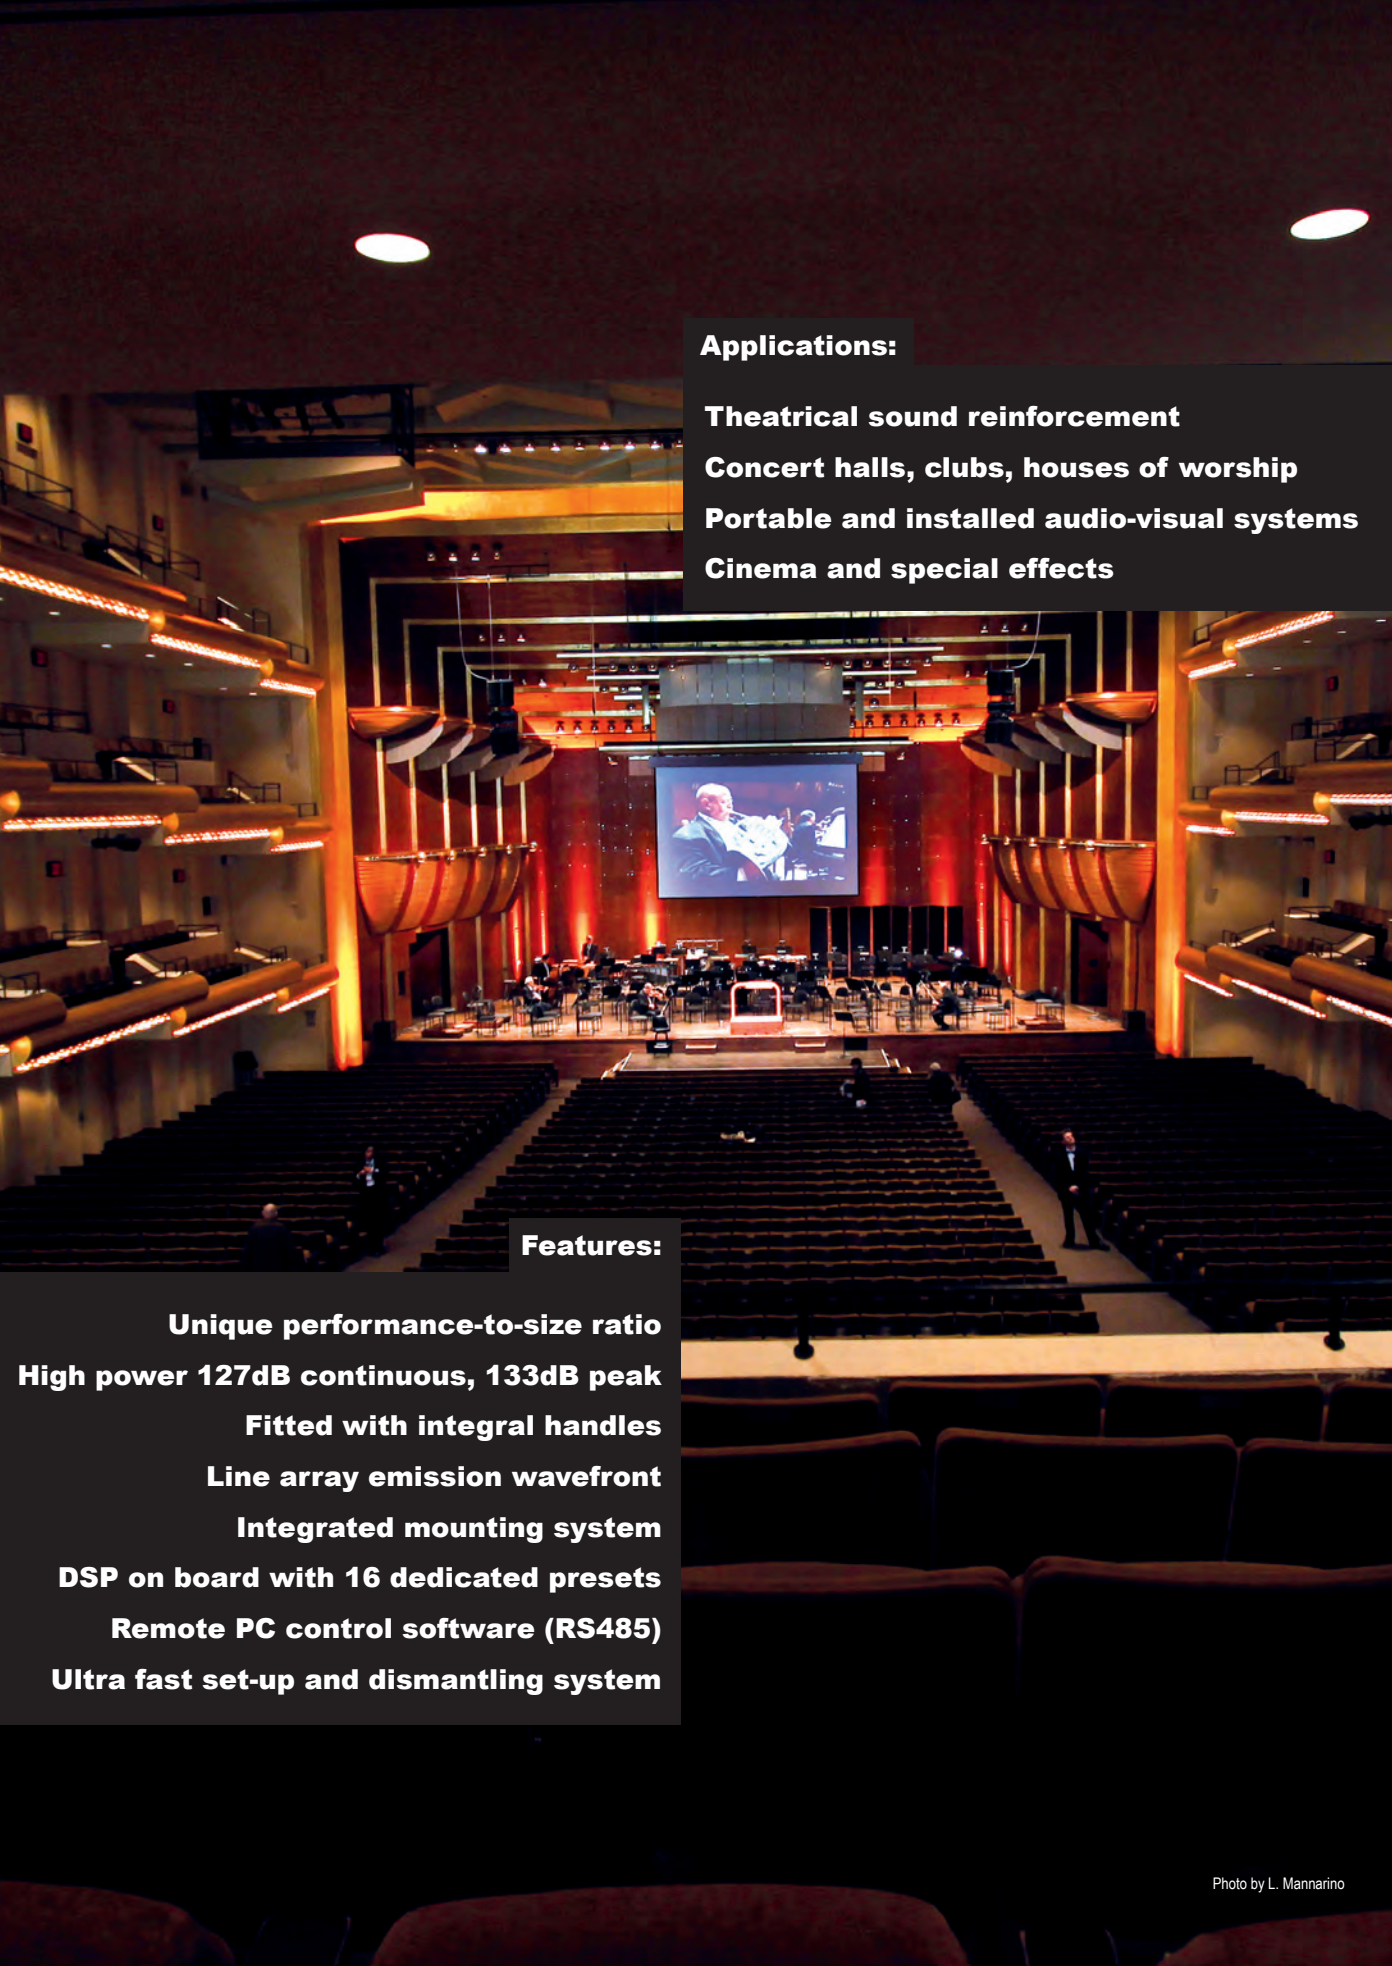

Redline

KR200S

High tech ultra-light powered system

array **K**

The K-array Redline Series KR200s is a compact and efficient portable powered PA/stage monitor system ideal for Concert Halls, Theatre, Houses of Worship and AV presentations.

It is comprised of the KL18ma self-powered subwoofer with an additional DSP controlled powered output and 35mm pole adaptor designed for a KR200 ultra-slim line array satellite speaker. The KR200 is comprised of 2 x two meters stainless steel chassis each containing 32 x 2" neodymium transducers. They are 5.5 cm wide and 7 cm deep, weighing 9 Kg total. They are hinged together for focusing and easier transport. Due to the slim profile and minimum distance between drivers it reproduces the full vocal frequency range with clear intelligibility and excellent phase coherent 120° x 7° coverage.

The 18" long-excursion speaker of the KL18ma sub section employs a neodymium magnet and 3" voice coil. The large ports are designed to be fully symmetrical to the speaker, which means the back loading on the driver is consistent and even, with no port air turbulence. The cabinet weighs a mere 20 Kg. The triangle port construction provides excellent structural integrity and strength, effectively eliminating any box resonance.

Applications:

Theatrical sound reinforcement

Concert halls, clubs, houses of worship

Portable and installed audio-visual systems

Cinema and special effects

Features:

Unique performance-to-size ratio

High power 127dB continuous, 133dB peak