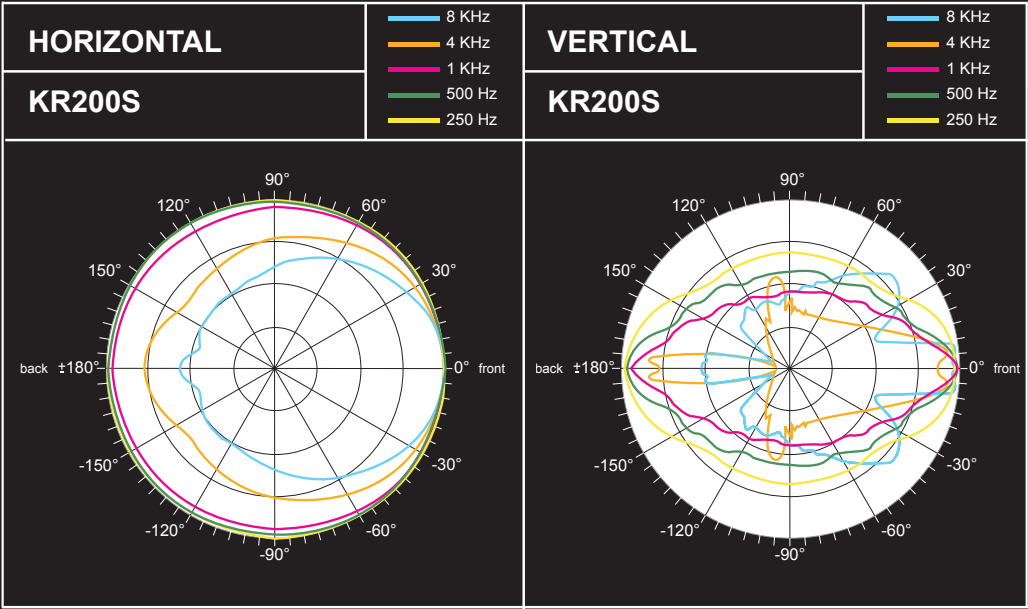

It is comprised of the KL18ma self-powered subwoofer with an additional DSP controlled powered output and 35mm pole adaptor designed for a KR200 ultra-slim line array satellite speaker. The KR200 is comprised of 2 x two meters stainless steel chassis each containing 32 x 2" neodymium transducers. They are 5.5 cm wide and 7 cm deep, weighing 9 Kg total. They are hinged together for focusing and easier transport. Due to the slim profile and minimum distance between drivers it reproduces the full vocal frequency range with clear intelligibility and excellent phase coherent 120° x 7° coverage.

Fitted with integral handles

Line array emission wavefront

Integrated mounting system

DSP on board with 16 dedicated presets

Remote PC control software (RS485)

Ultra fast set-up and dismantling system

array